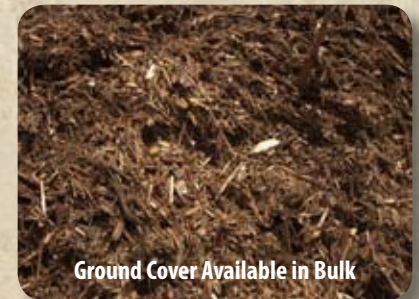

Ground Cover Available in Bulk